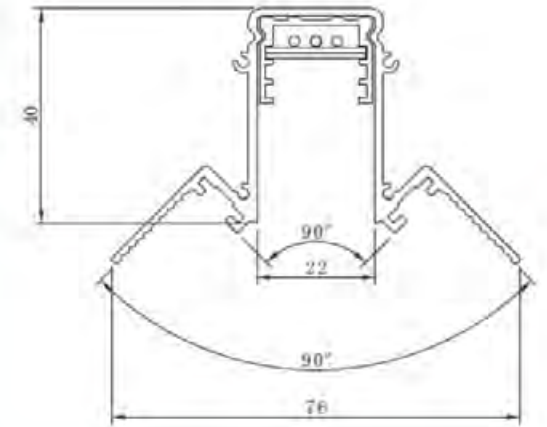

## WALKER System21

Tracking Magnetic Profile & Accessories

CR2 Profile

ORDER CODE	PRODUCT	MEASUREMENTS	COLOUR
BM-686/02/0500/B1	Walker SYSTEM21	CR2 Profile 500mm	Satin Black
BM-686/02/1000/B1	Walker SYSTEM21	CR2 Profile 1000mm	Satin Black
BM-686/02/2000/B1	Walker SYSTEM21	CR2 Profile 2000mm	Satin Black
BM-686/09/ICN	Walker SYSTEM21	I Shape Connector - 4 Unit	
BM-686/07/CR2/B1	Walker SYSTEM21	CR2 End Cap - 2 Unit Kits	Satin Black
BM-686/09/CBL	Walker SYSTEM21	Feed Cable - 2 Unit Male/Female	

## WALKER System21

Tracking Magnetic Profile & Accessories

Inner Corner

ORDER CODE	PRODUCT	MEASUREMENTS	COLOUR
BM-686/04/0500/B1	Walker SYSTEM21	CR Inner Corner Profile 500mm	Satin Black
BM-686/04/1000/B1	Walker SYSTEM21	CR Inner Corner 1000mm	Satin Black
BM-686/04/2000/B1	Walker SYSTEM21	CR Inner Corner 2000mm	Satin Black
BM-686/09/ICN	Walker SYSTEM21	I Shape Connector - 4 Unit	
BM-686/07/IC/B1	Walker SYSTEM21	InnerConner End Cap - 2 Unit Kits	Satin Black
BM-686/09/CBL	Walker SYSTEM21	Feed Cable - 2 Unit Male/Female	