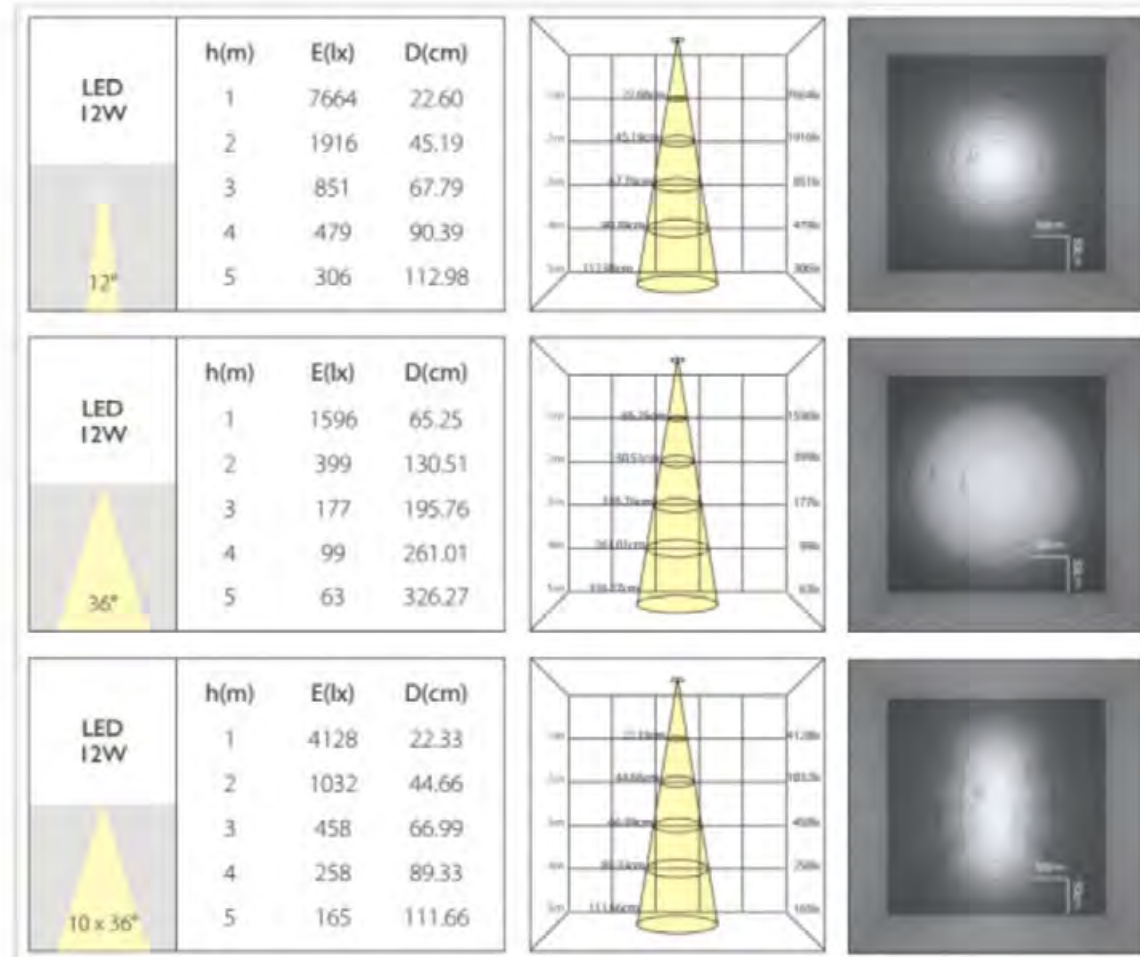

WALKER System34

BM 687/22

Light Shadow Spot Module 12W

Customized Solution Available