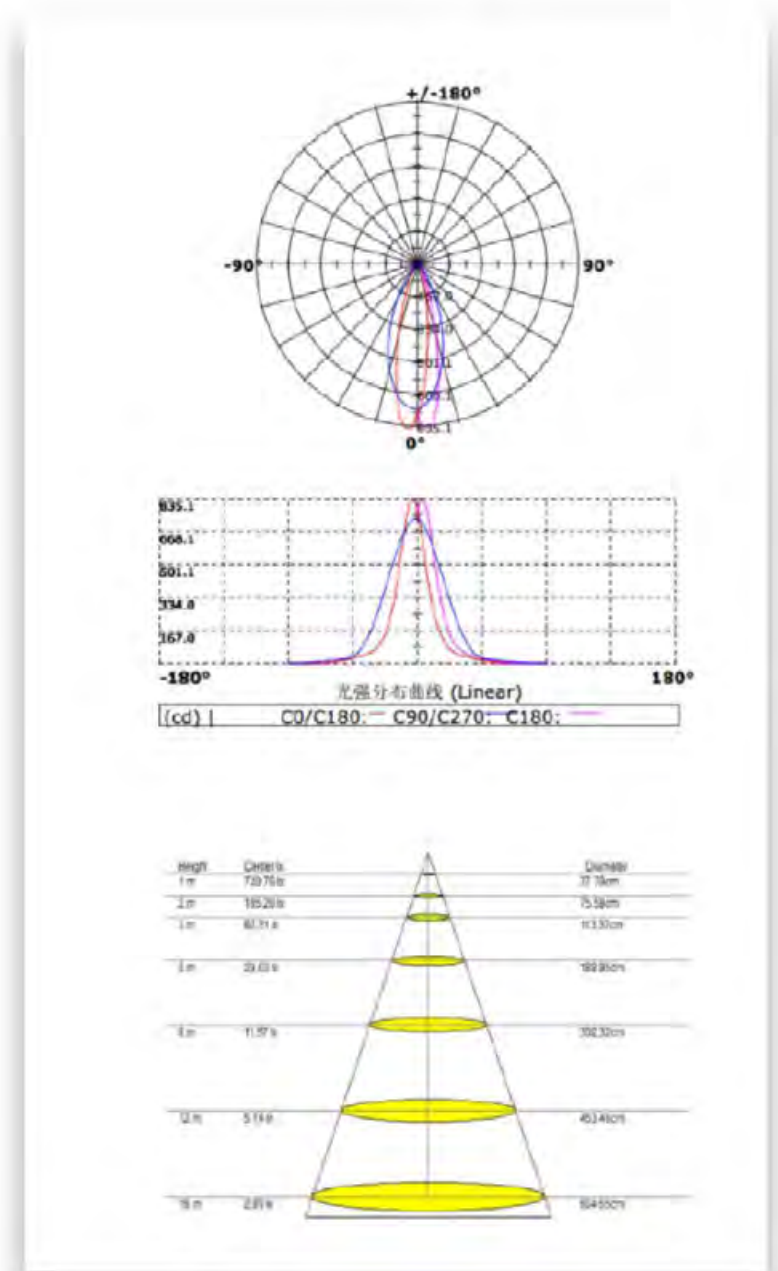

WALKER System21

BM 686/22

Light Shadow Spot Module 8W
Customized Solution Available