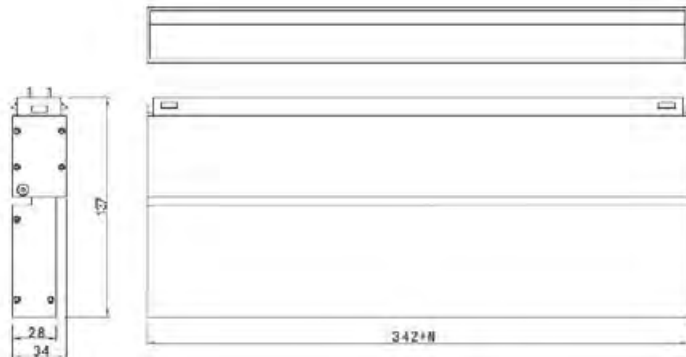

WALKER System34

BM 687/45

Light Stripe Wall Washer Module 10W

Customized Solution Available