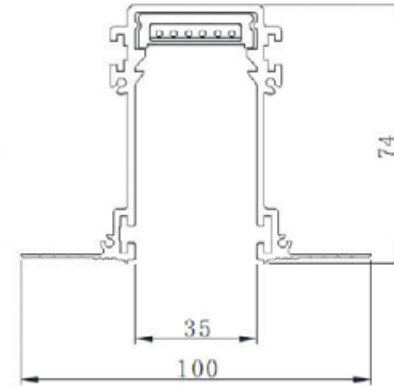

CR2 Profile

CR2 End Cap