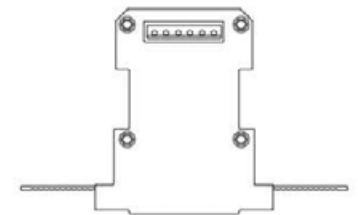

# WALKER System34

Tracking Magnetic Profile & Accessories

CR1 Profile

CR1 End Cap

ORDER CODE	PRODUCT	MEASUREMENTS	COLOUR
BM-687/09/CPC	Walker SYSTEM34	CP Ceiling Kit - 2 Unit Kits	
BM-687/02/0500/B1	Walker SYSTEM34	CR1 Profile 500mm	Satin Black
BM-687/02/1000/B1	Walker SYSTEM34	CR1 Profile 1000mm	Satin Black
BM-687/02/1500/B1	Walker SYSTEM34	CR1 Profile 1500mm	Satin Black
BM-687/02/2000/B1	Walker SYSTEM34	CR1 Profile 2000mm	Satin Black
BM-687/06/C90/B1	Walker SYSTEM34	CR1 Corner 90°	Satin Black
BM-687/09/ICN	Walker SYSTEM34	I Shape Connector - 4 Unit	
BM-687/07/CR1/B1	Walker SYSTEM34	CR1 End Cap - 2 Unit Kits	Satin Black
BM-687/09/CBL	Walker SYSTEM34	Feed Cable - 2 Unit Male/Female	