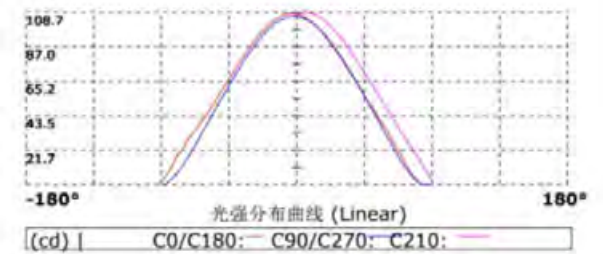

WALKER System21

BM 686/22

Light Shadow Spot Module 8W
Customized Solution Available