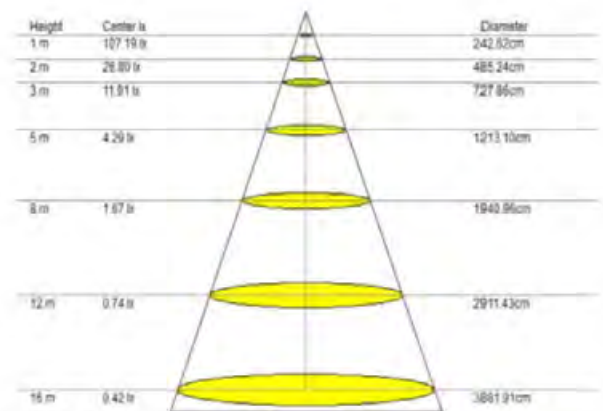

WALKER System21

BM 686/22

Light Shadow Spot Module 8W
Customized Solution Available