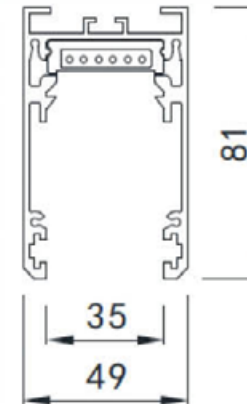

# WALKER System34

Tracking Magnetic Profile & Accessories

CP Profile

CP End Cap

ORDER CODE	PRODUCT	MEASUREMENTS	COLOUR
BM-687/01/0500/B1	Walker SYSTEM34	CP Profile 500mm	Satin Black
BM-687/01/1000/B1	Walker SYSTEM34	CP Profile 1000mm	Satin Black
BM-687/01/1500/B1	Walker SYSTEM34	CP Profile 1500mm	Satin Black
BM-687/01/2000/B1	Walker SYSTEM34	CP Profile 2000mm	Satin Black
BM-687/05/C90/B1	Walker SYSTEM34	CP Corner 90°	Satin Black
BM-687/09/ICN	Walker SYSTEM34	I Shape Connector - 4 Unit	
BM-687/07/CP/B1	Walker SYSTEM34	CP End Cap - 2 Unit Kits	Satin Black
BM-687/09/CBL	Walker SYSTEM34	Feed Cable - 2 Unit Male/Female	