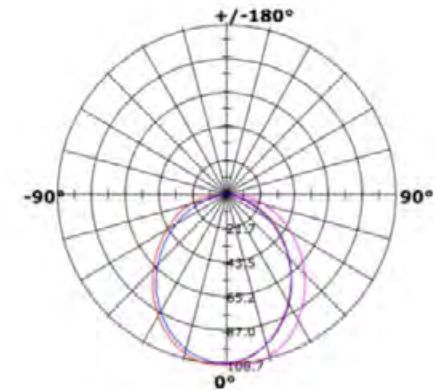

WALKER System21

BM 686/22

Light Shadow Spot Module 8W
Customized Solution Available