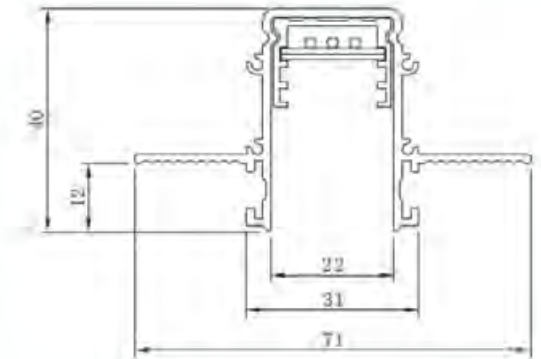

## WALKER System21

Tracking Magnetic Profile & Accessories

CR1 Profile

ORDER CODE	PRODUCT	MEASUREMENTS	COLOUR
BM-686/01/0500/B1	Walker SYSTEM21	CR1 Profile 500mm	Satin Black
BM-686/01/1000/B1	Walker SYSTEM21	CR1 Profile 1000mm	Satin Black
BM-686/01/2000/B1	Walker SYSTEM21	CR1 Profile 2000mm	Satin Black
BM-686/09/ICN	Walker SYSTEM21	I Shape Connector - 4 Unit	
BM-686/07/CR1/B1	Walker SYSTEM21	CR1 End Cap - 2 Unit Kits	
BM-686/09/CBL	Walker SYSTEM21	Feed Cable - 2 Unit Male/Female	