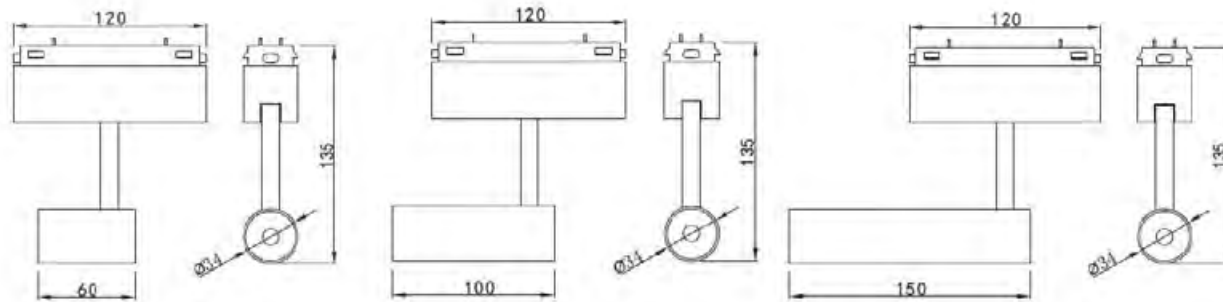

WALKER System34

BM 687/11 / 12 /13

Spot Module 5W/9W/12W

Beam Angle 15°/24°/38°

Customized Solution Available