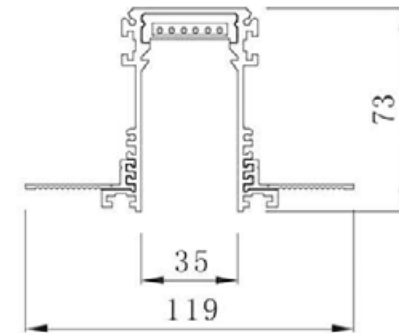

WALKER System34

Tracking Magnetic Profile & Accessories

CR1 Profile

CR1 End Cap

ORDER CODE	PRODUCT	MEASUREMENTS	COLOUR
BM-687/09/CPC	Walker SYSTEM34	CP Ceiling Kit - 2 Unit Kits	
BM-687/02/0500/B1	Walker SYSTEM34	CR1 Profile 500mm	Satin Black
BM-687/02/1000/B1	Walker SYSTEM34	CR1 Profile 1000mm	Satin Black
BM-687/02/1500/B1	Walker SYSTEM34	CR1 Profile 1500mm	Satin Black
BM-687/02/2000/B1	Walker SYSTEM34	CR1 Profile 2000mm	Satin Black
BM-687/06/C90/B1	Walker SYSTEM34	CR1 Corner 90°	Satin Black
BM-687/09/ICN	Walker SYSTEM34	I Shape Connector - 4 Unit	
BM-687/07/CR1/B1	Walker SYSTEM34	CR1 End Cap - 2 Unit Kits	Satin Black
BM-687/09/CBL	Walker SYSTEM34	Feed Cable - 2 Unit Male/Female