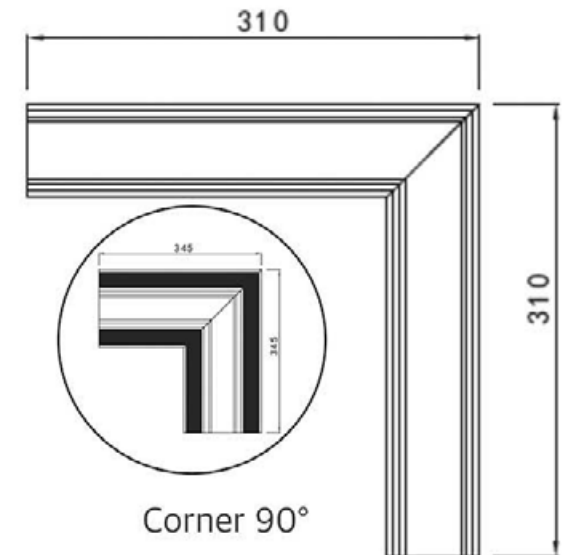

# WALKER System34

Tracking Magnetic Profile & Accessories

CR1 Profile

CR1 End Cap

ORDER CODE	PRODUCT	MEASUREMENTS	COLOUR
BM-687/09/CPC	Walker SYSTEM34	CP Ceiling Kit - 2 Unit Kits	
BM-687/02/0500/B1	Walker SYSTEM34	CR1 Profile 500mm	Satin Black
BM-687/02/1000/B1	Walker SYSTEM34	CR1 Profile 1000mm	Satin Black
BM-687/02/1500/B1	Walker SYSTEM34	CR1 Profile 1500mm	Satin Black
BM-687/02/2000/B1	Walker SYSTEM34	CR1 Profile 2000mm	Satin Black
BM-687/06/C90/B1	Walker SYSTEM34	CR1 Corner 90°	Satin Black
BM-687/09/ICN	Walker SYSTEM34	I Shape Connector - 4 Unit	
BM-687/07/CR1/B1	Walker SYSTEM34	CR1 End Cap - 2 Unit Kits	Satin Black
BM-687/09/CBL	Walker SYSTEM34	Feed Cable - 2 Unit Male/Female	