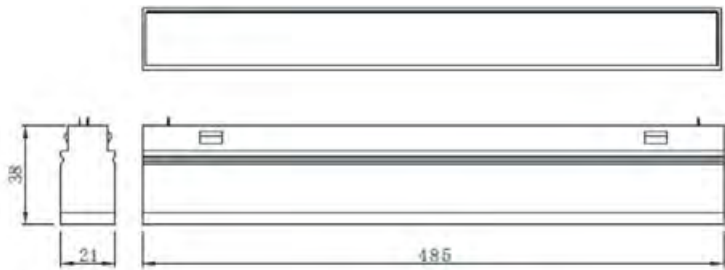

WALKER System21

BM 686/22

Light Shadow Spot Module 8W
Customized Solution Available