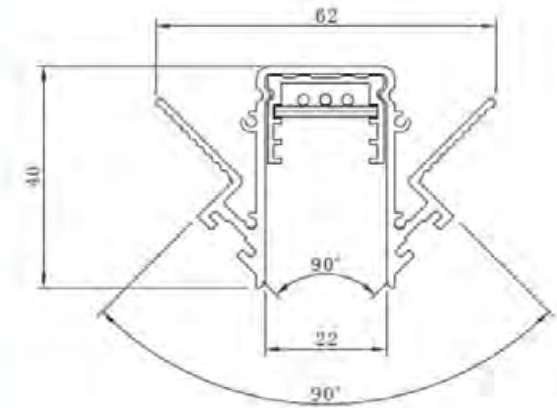

## WALKER System21

Tracking Magnetic Profile & Accessories

Inner Corner

ORDER CODE	PRODUCT	MEASUREMENTS	COLOUR
BM-686/04/0500/B1	Walker SYSTEM21	CR Inner Corner Profile 500mm	Satin Black
BM-686/04/1000/B1	Walker SYSTEM21	CR Inner Corner 1000mm	Satin Black
BM-686/04/2000/B1	Walker SYSTEM21	CR Inner Corner 2000mm	Satin Black
BM-686/09/ICN	Walker SYSTEM21	I Shape Connector - 4 Unit	
BM-686/07/IC/B1	Walker SYSTEM21	InnerConner End Cap - 2 Unit Kits	Satin Black
BM-686/09/CBL	Walker SYSTEM21	Feed Cable - 2 Unit Male/Female	

## WALKER System21

Tracking Magnetic Profile & Accessories

Outer Corner

ORDER CODE	PRODUCT	MEASUREMENTS	COLOUR
BM-686/05/0500/B1	Walker SYSTEM21	CR Outer Corner 500mm	Satin Black
BM-686/05/1000/B1	Walker SYSTEM21	CR Outer Corner 1000mm	Satin Black
BM-686/05/2000/B1	Walker SYSTEM21	CR Outer Corner 2000mm	Satin Black
BM-686/09/ICN	Walker SYSTEM21	I Shape Connector - 4 Unit	
BM-686/07/OC/B1	Walker SYSTEM21	Outer Corner End Cap - 2 Unit Kits	Satin Black
BM-686/09/CBL	Walker SYSTEM21	Feed Cable - 2 Unit Male/Female	