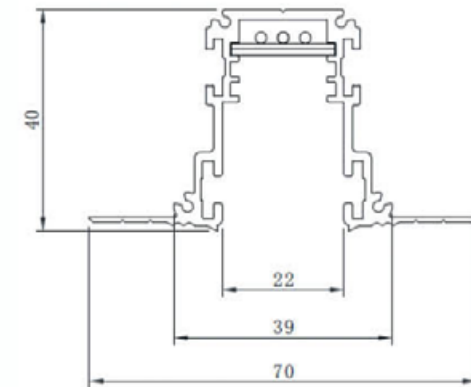

WALKER System21

Tracking Magnetic Profile & Accessories

CR2 Profile

ORDER CODE	PRODUCT	MEASUREMENTS	COLOUR
BM-686/02/0500/B1	Walker SYSTEM21	CR2 Profile 500mm	Satin Black
BM-686/02/1000/B1	Walker SYSTEM21	CR2 Profile 1000mm	Satin Black
BM-686/02/2000/B1	Walker SYSTEM21	CR2 Profile 2000mm	Satin Black
BM-686/09/ICN	Walker SYSTEM21	I Shape Connector - 4 Unit	
BM-686/07/CR2/B1	Walker SYSTEM21	CR2 End Cap - 2 Unit Kits	Satin Black
BM-686/09/CBL	Walker SYSTEM21	Feed Cable - 2 Unit Male/Female