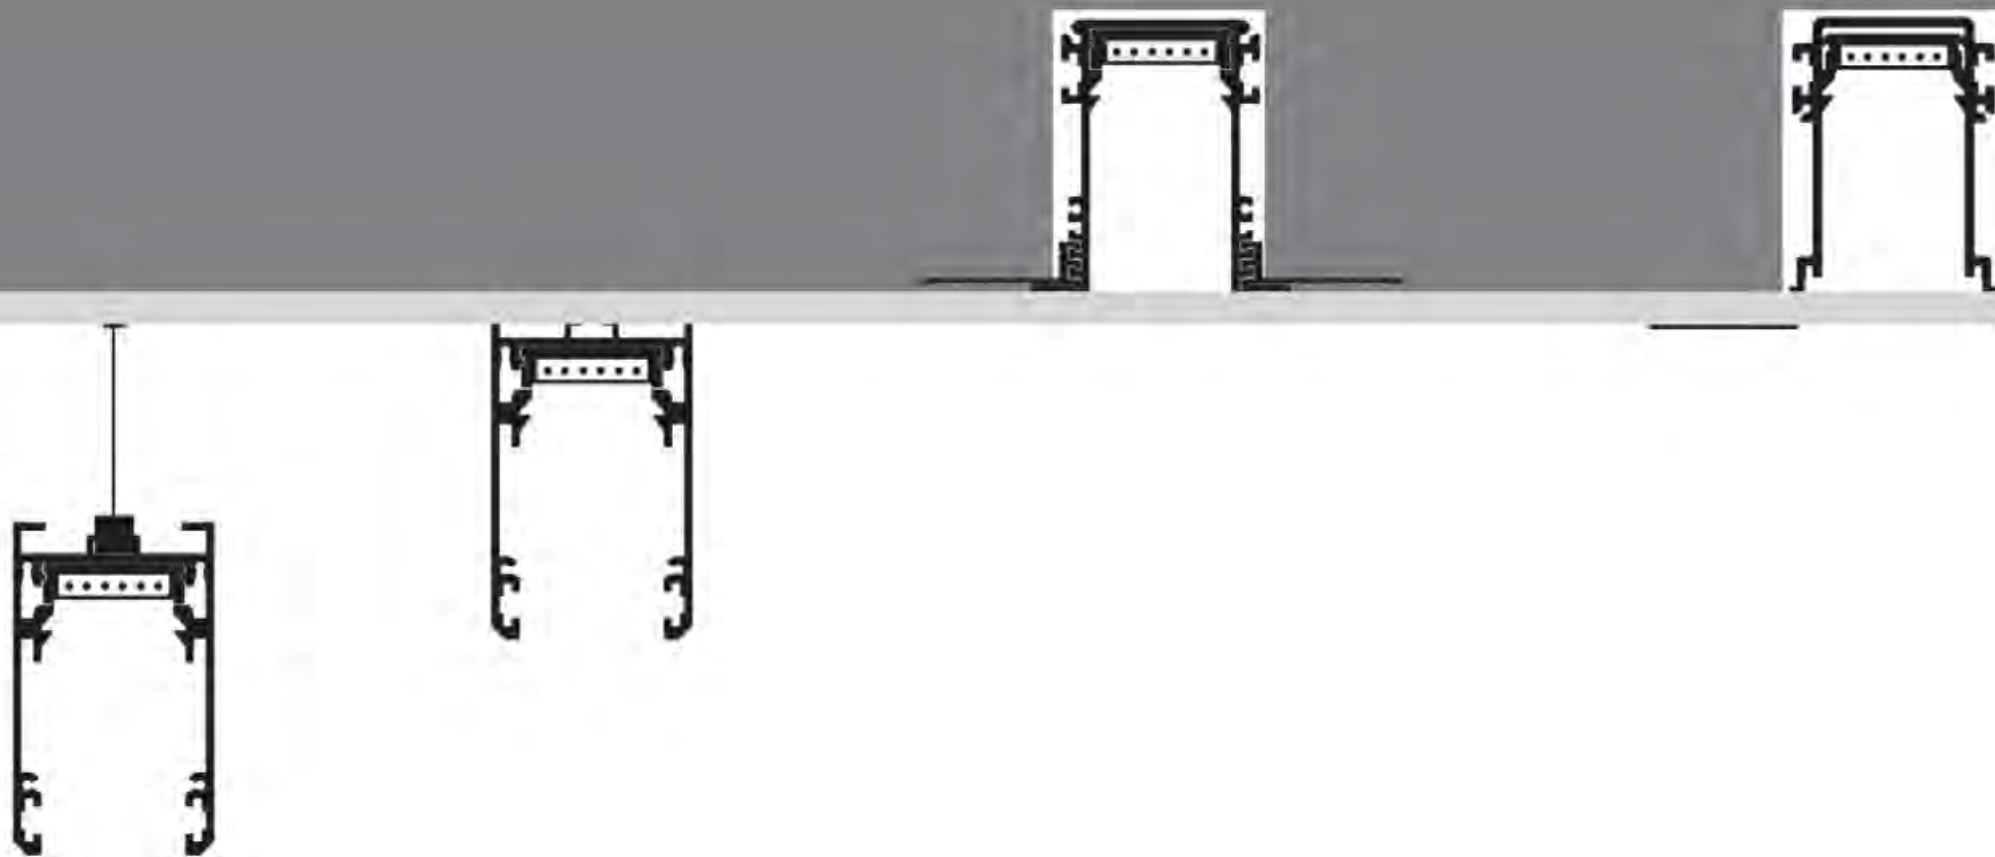

# WALKER SYSTEM

Tracking Magnetic System

**WALKER SYSTEM : TRACKING MAGNETIC SYSTEM** which integrates with architecture, demonstrating that form and functionality of lighting have definitely gone down a new path, opening new ways to integrate 'lighting paths' with architecture.

It gives walls and ceilings a 'paper-thin' appearance, with no visible wires and no shadow gaps, upgrading the level of architectural detail. It offers not only new ways to give shape to any lighting need, it also gives the possibility to integrate other engineering and technological necessities.