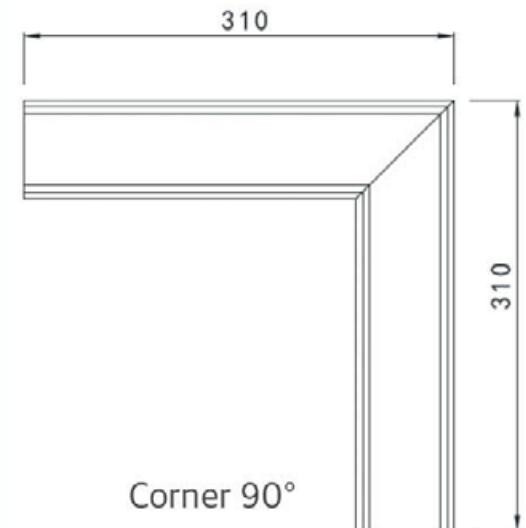

# WALKER System34

Tracking Magnetic Profile & Accessories

CP Profile

CP End Cap

ORDER CODE	PRODUCT	MEASUREMENTS	COLOUR
BM-687/01/0500/B1	Walker SYSTEM34	CP Profile 500mm	Satin Black
BM-687/01/1000/B1	Walker SYSTEM34	CP Profile 1000mm	Satin Black
BM-687/01/1500/B1	Walker SYSTEM34	CP Profile 1500mm	Satin Black
BM-687/01/2000/B1	Walker SYSTEM34	CP Profile 2000mm	Satin Black
BM-687/05/C90/B1	Walker SYSTEM34	CP Corner 90°	Satin Black
BM-687/09/ICN	Walker SYSTEM34	I Shape Connector - 4 Unit	
BM-687/07/CP/B1	Walker SYSTEM34	CP End Cap - 2 Unit Kits	Satin Black
BM-687/09/CBL	Walker SYSTEM34	Feed Cable - 2 Unit Male/Female	