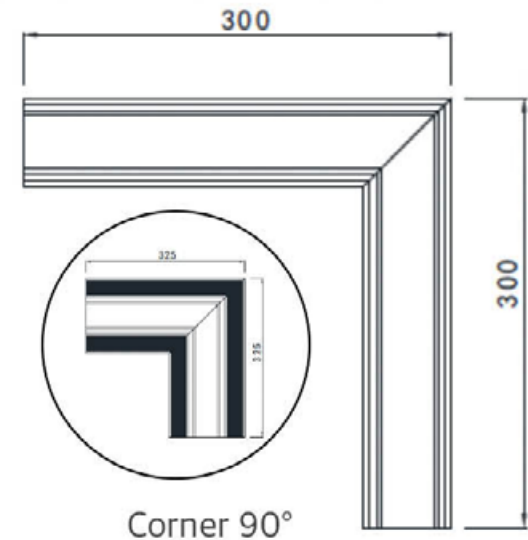

# WALKER System34

Tracking Magnetic Profile & Accessories

CR2 Profile

CR2 End Cap

ORDER CODE	PRODUCT	MEASUREMENTS	COLOUR
BM-687/03/0500/B1	Walker SYSTEM34	CR2 Profile 500mm	Satin Black
BM-687/03/1000/B1	Walker SYSTEM34	CR2 Profile 1000mm	Satin Black
BM-687/03/1500/B1	Walker SYSTEM34	CR2 Profile 1500mm	Satin Black
BM-687/03/2000/B1	Walker SYSTEM34	CR2 Profile 2000mm	Satin Black
BM-687/06/C90/B1	Walker SYSTEM34	CR2 Corner 90°	Satin Black
BM-687/09/ICN	Walker SYSTEM34	I Shape Connector - 4 Unit	
BM-687/07/CR2/B1	Walker SYSTEM34	CR2 End Cap - 2 Unit Kits	Satin Black
BM-687/09/CBL	Walker SYSTEM34	Feed Cable - 2 Unit Male/Female	