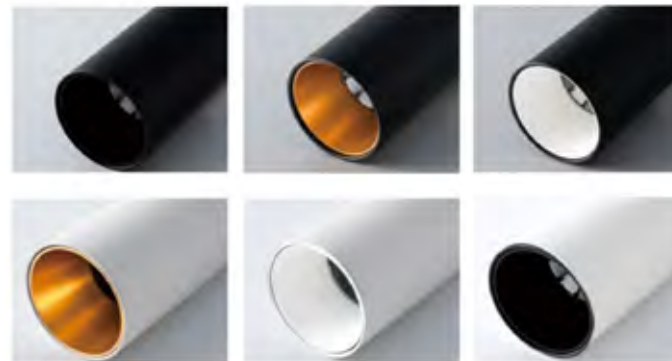

SUTTON

SUTTON was designed to meet multiple lighting requirements, an ideal solution for accent lighting in residential or commercial spaces. The range features low to high lumen packages, narrow to wide beam options, recessed to surface mounted and track applications, different color finishes and combinations, and can be equipped with multiple light refining accessories.

SUTTON CS

ORDER CODE	DESCRIPTION	TUBE SIZE	WATTAGE
BM-61522	Sutton CS	Dia 50 x L130mm	6W
BM-61523	Sutton CS	Dia 63 x L120mm	9W
BM-61524	Sutton CS	Dia 63 x L160mm	15W

Available in Black or White with
Black, White or Gold reflectors

SUTTON X

ORDER CODE	DESCRIPTION	TUBE SIZE	WATTAGE
BM-61535	Sutton X	Dia 63 x L181mm	9W
BM-61536	Sutton X	Dia 80 x L20mm	23W

Available in Black or White with
Black, White or Gold reflectors

COB Options

CREE | Ra93, 3 Steps

CITIZEN | Ra97, 2 Steps

LUMILEDS by PHILIPS Vivid Color

Color Temperature

2700K

3000K

4000K

Beam Angle Options

Narrow Spot: 15°