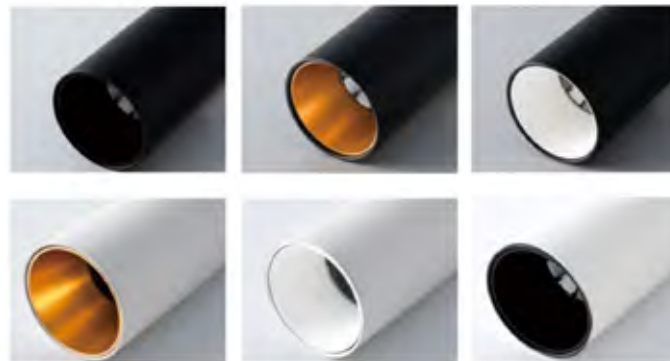

SUTTON

SUTTON was designed to meet multiple lighting requirements, an ideal solution for accent lighting in residential or commercial spaces. The range features low to high lumen packages, narrow to wide beam options, recessed to surface mounted and track applications, different color finishes and combinations, and can be equipped with multiple light refining accessories.

SUTTON TRACK

ORDER CODE	DESCRIPTION	TUBE SIZE	WATTAGE
BM-61502	Sutton Track	Dia 50 x L130mm	6W
BM-61503	Sutton Track	Dia 63 x L120mm	9W
BM-61504	Sutton Track	Dia 63 x L160mm	15W

Available in Black or White with
Black, White or Gold reflectors

SUTTON CR

ORDER CODE	DESCRIPTION	TUBE SIZE	WATTAGE
BM-61512	Sutton CR	Dia 50 x L130mm	6W
BM-61513	Sutton CR	Dia 63 x L120mm	9W
BM-61514	Sutton CR	Dia 63 x L160mm	15W

Available in Black or White with
Black, White or Gold reflectors

SUTTON CS

ORDER CODE	DESCRIPTION	TUBE SIZE	WATTAGE
BM-61522	Sutton CS	Dia 50 x L130mm	6W
BM-61523	Sutton CS	Dia 63 x L120mm	9W
BM-61524	Sutton CS	Dia 63 x L160mm	15W

Available in Black or White with
Black, White or Gold reflectors