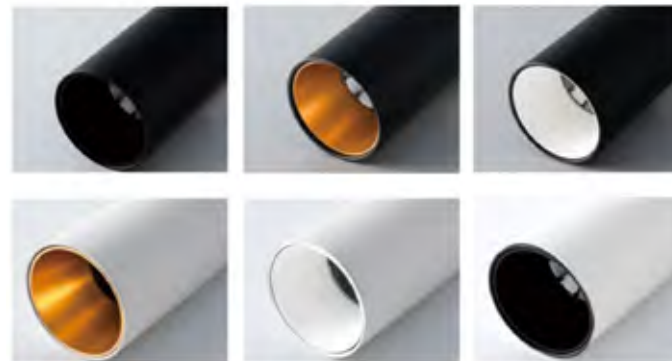

SUTTON

SUTTON was designed to meet multiple lighting requirements, an ideal solution for accent lighting in residential or commercial spaces. The range features low to high lumen packages, narrow to wide beam options, recessed to surface mounted and track applications, different color finishes and combinations, and can be equipped with multiple light refining accessories.

SUTTON TRACK

ORDER CODE	DESCRIPTION	TUBE SIZE	WATTAGE
BM-61502	Sutton Track	Dia 50 x L130mm	6W
BM-61503	Sutton Track	Dia 63 x L120mm	9W
BM-61504	Sutton Track	Dia 63 x L160mm	15W

Available in Black or White with
Black, White or Gold reflectors

SUTTON CR

ORDER CODE	DESCRIPTION	TUBE SIZE	WATTAGE
BM-61512	Sutton CR	Dia 50 x L130mm	6W
BM-61513	Sutton CR	Dia 63 x L120mm	9W
BM-61514	Sutton CR	Dia 63 x L160mm	15W

Available in Black or White with
Black, White or Gold reflectors