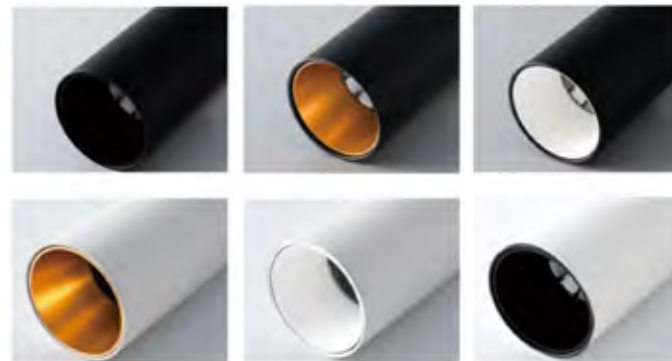

SUTTON

SUTTON was designed to meet multiple lighting requirements, an ideal solution for accent lighting in residential or commercial spaces. The range features low to high lumen packages, narrow to wide beam options, recessed to surface mounted and track applications, different color finishes and combinations, and can be equipped with multiple light refining accessories.

SUTTON TRACK

ORDER CODE	DESCRIPTION	TUBE SIZE	WATTAGE
BM-61502	Sutton Track	Dia 50 x L130mm	6W
BM-61503	Sutton Track	Dia 63 x L120mm	9W
BM-61504	Sutton Track	Dia 63 x L160mm	15W

Available in Black or White with
Black, White or Gold reflectors

SUTTON CR

ORDER CODE	DESCRIPTION	TUBE SIZE	WATTAGE
BM-61512	Sutton CR	Dia 50 x L130mm	6W
BM-61513	Sutton CR	Dia 63 x L120mm	9W
BM-61514	Sutton CR	Dia 63 x L160mm	15W

Available in Black or White with
Black, White or Gold reflectors

SUTTON CS

ORDER CODE	DESCRIPTION	TUBE SIZE	WATTAGE
BM-61522	Sutton CS	Dia 50 x L130mm	6W
BM-61523	Sutton CS	Dia 63 x L120mm	9W
BM-61524	Sutton CS	Dia 63 x L160mm	15W

Available in Black or White with
Black, White or Gold reflectors