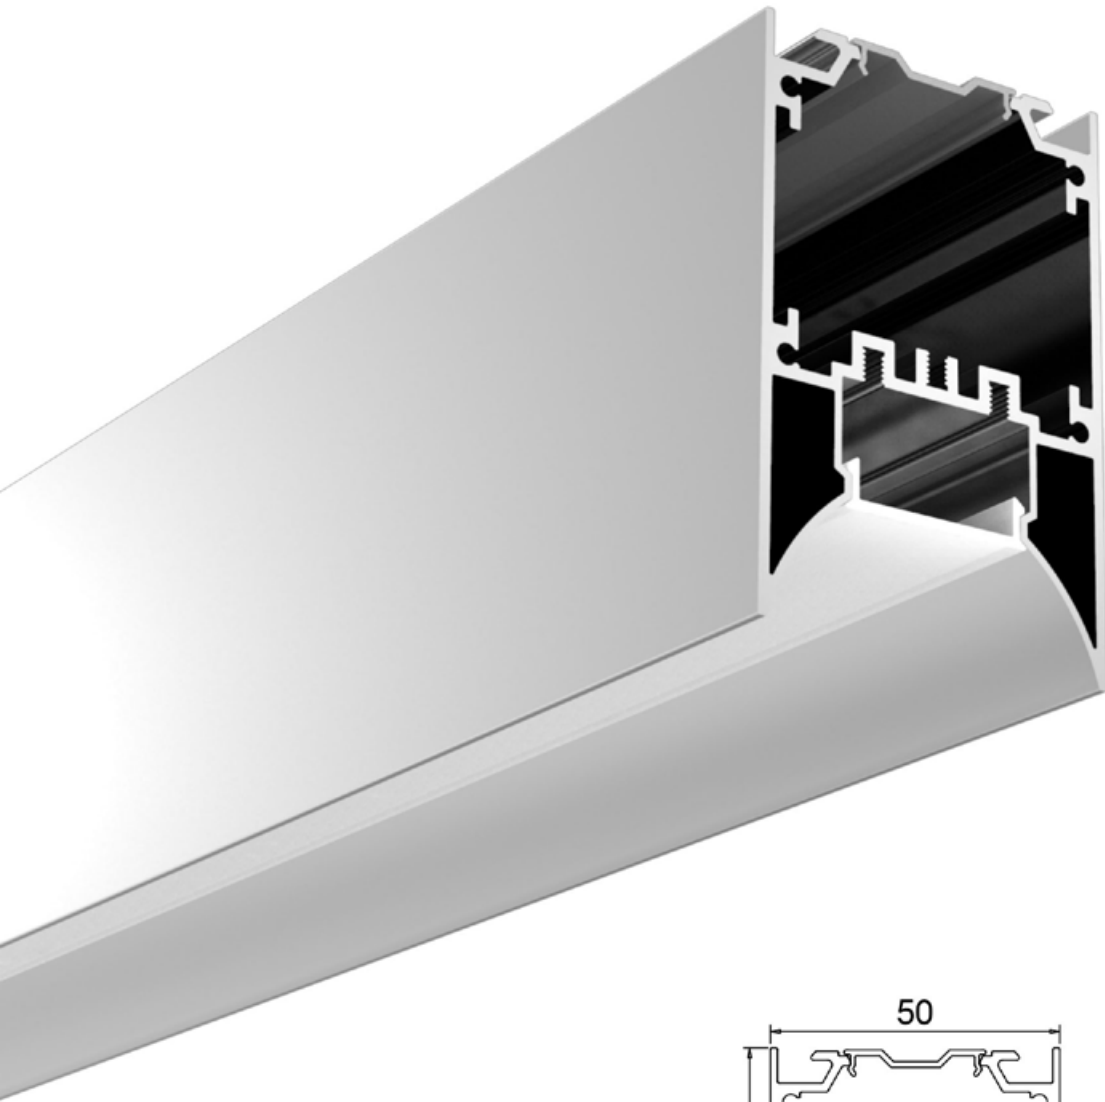

# McCLANE

Low-Glare Linear Light

 **BLACK  
MAPLE**

## Fixation

Surface Mounted

Ceiling Pendant