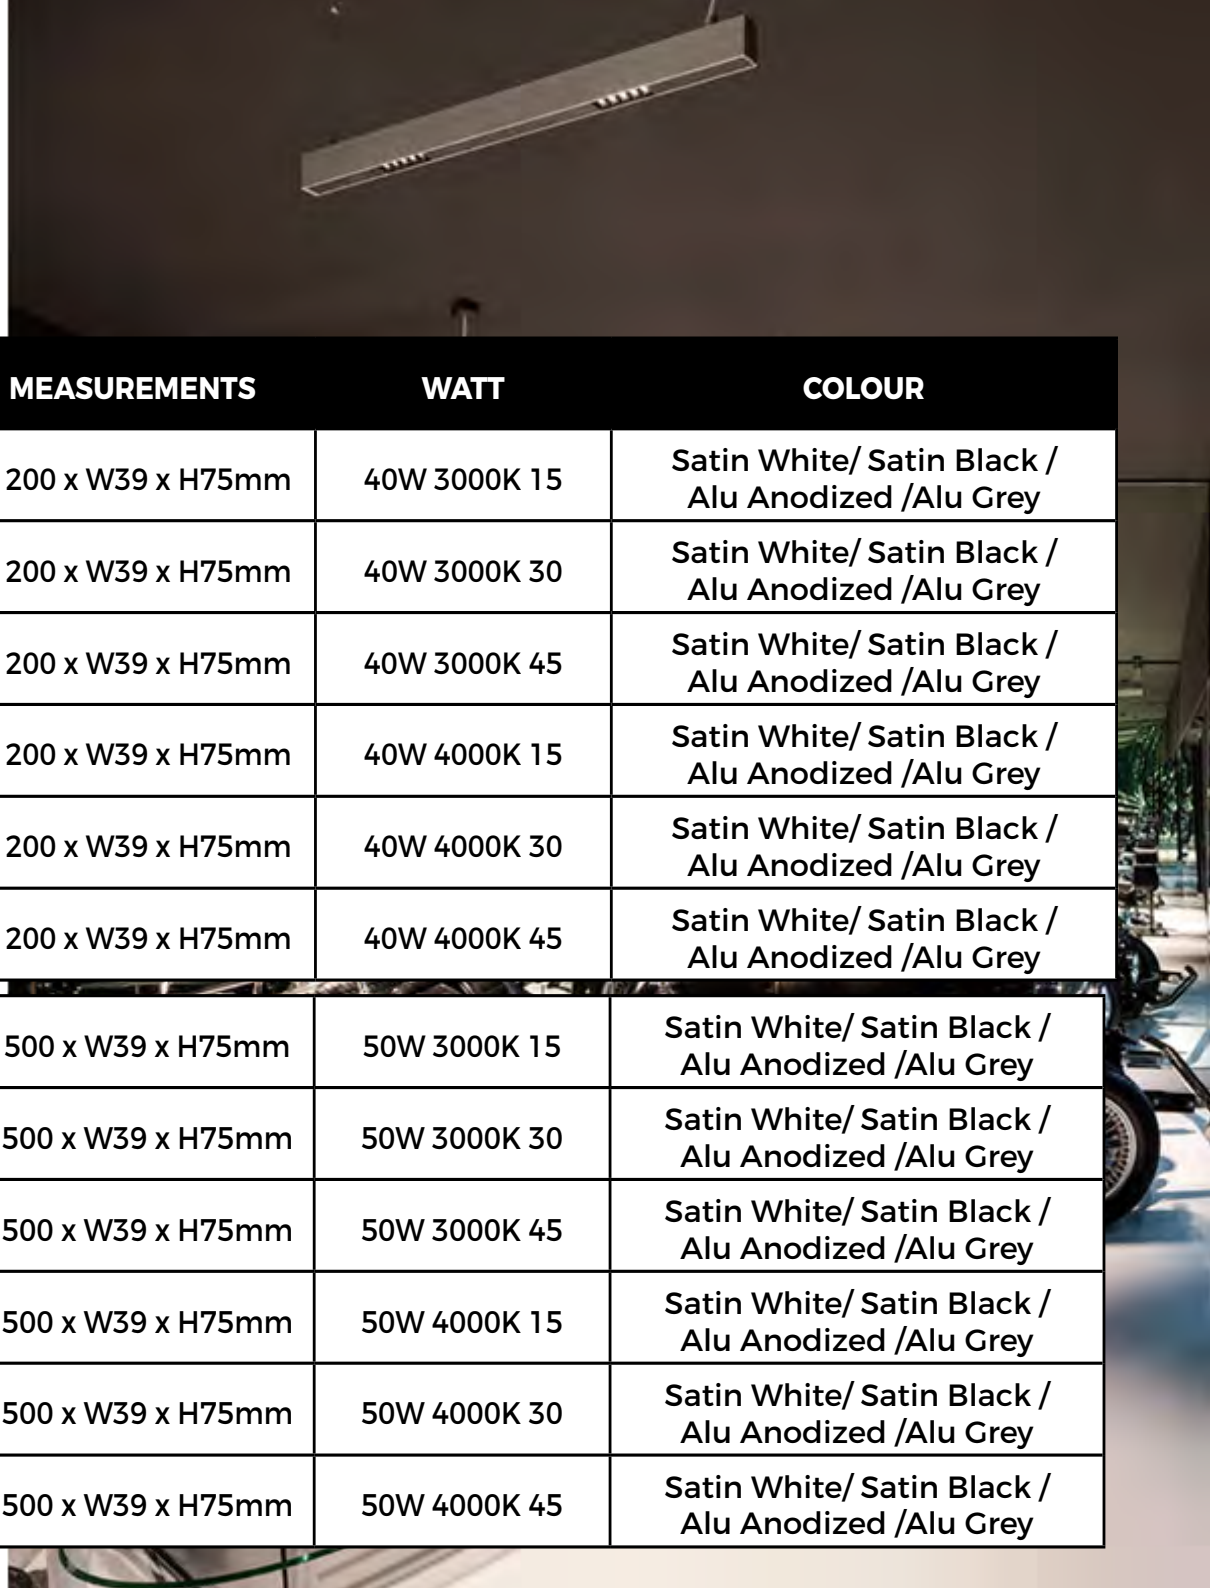

ANTON

ANTI-GLARE

**BLACK
MAPLE**

ANTON RECESS

ORDER CODE	DESCRIPTION	LENGTH	LIGHT MODULE	WATTAGE	COLOUR
BM-69111	Recess	600mm	1	20W	Black
BM-69112	Recess	900mm	2	30W	Black
BM-69113	Recess	1200mm	2	40W	Black
BM-69114	Recess	1500mm	3	50W	Black

COB Options

BRIDGELUX | Ra93, 3 Steps

Color Temperature

3000K

4000K

5000K

Beam Angle Options

Narrow Spot: 15°

Narrow Flood: 30°

Flood: 45°

ORDER CODE	PRODUCT	MEASUREMENTS	WATT	COLOUR
BM-69101/930151	ANTON SPOT Down Light CP	L600 x W39 x H75mm	20W 3000K 15	Satin White/ Satin Black / Alu Anodized /Alu Grey
BM-69101/930301	ANTON SPOT Down Light CP	L600 x W39 x H75mm	20W 3000K 30	Satin White/ Satin Black / Alu Anodized /Alu Grey
BM-69101/930451	ANTON SPOT Down Light CP	L600 x W39 x H75mm	20W 3000K 45	Satin White/ Satin Black / Alu Anodized /Alu Grey
BM-69101/940151	ANTON SPOT Down Light CP	L600 x W39 x H75mm	20W 4000K 15	Satin White/ Satin Black / Alu Anodized /Alu Grey
BM-69101/940301	ANTON SPOT Down Light CP	L600 x W39 x H75mm	20W 4000K 30	Satin White/ Satin Black / Alu Anodized /Alu Grey
BM-69101/940451	ANTON SPOT Down Light CP	L600 x W39 x H75mm	20W 4000K 45	Satin White/ Satin Black / Alu Anodized /Alu Grey
BM-69102/930151	ANTON SPOT Down Light CP	L900 x W39 x H75mm	30W 3000K 15	Satin White/ Satin Black / Alu Anodized /Alu Grey
BM-69102/930301	ANTON SPOT Down Light CP	L900 x W39 x H75mm	30W 3000K 30	Satin White/ Satin Black / Alu Anodized /Alu Grey
BM-69102/930451	ANTON SPOT Down Light CP	L900 x W39 x H75mm	30W 3000K 45	Satin White/ Satin Black / Alu Anodized /Alu Grey
BM-69102/940151	ANTON SPOT Down Light CP	L900 x W39 x H75mm	30W 4000K 15	Satin White/ Satin Black / Alu Anodized /Alu Grey
BM-69102/940301	ANTON SPOT Down Light CP	L900 x W39 x H75mm	30W 4000K 30	Satin White/ Satin Black / Alu Anodized /Alu Grey
BM-69102/940451	ANTON SPOT Down Light CP	L900 x W39 x H75mm	30W 4000K 45	Satin White/ Satin Black / Alu Anodized /Alu Grey