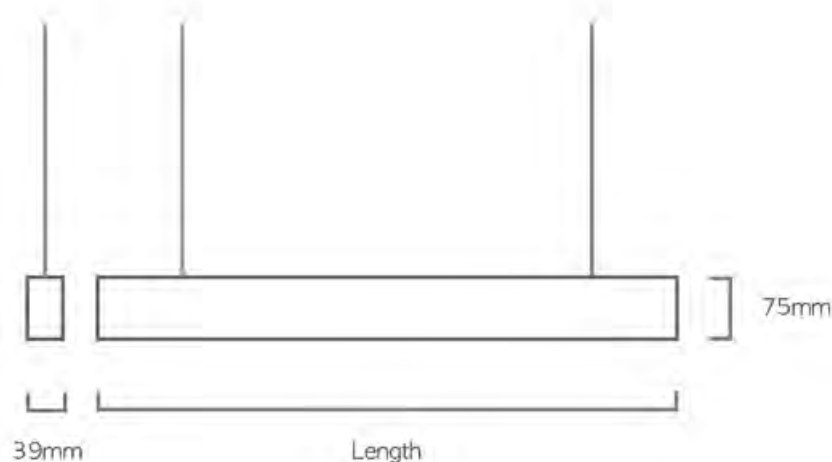

ANTON

Perfect for Office Workstations

**BLACK
MAPLE**

ANTON
ANTI-GLARE

ANTON PENDANT

ORDER CODE	DESCRIPTION	LENGTH	LIGHT MODULE	WATTAGE	COLOUR
BM-69101	Pendant	600mm	1	20W	White/ Black /Silver /Dark Silver
BM-69102	Pendant	900mm	2	30W	White/ Black /Silver /Dark Silver
BM-69103	Pendant	1200mm	2	40W	White/ Black /Silver /Dark Silver
BM-69104	Pendant	1500mm	3	50W	White/ Black /Silver /Dark Silver

Narrow Flood: 30°

Flood: 45°

ORDER CODE	PRODUCT	MEASUREMENTS	WATT	COLOUR
BM-69101/930151	ANTON SPOT Down Light CP	L600 x W39 x H75mm	20W 3000K 15	Satin White/ Satin Black / Alu Anodized /Alu Grey
BM-69101/930301	ANTON SPOT Down Light CP	L600 x W39 x H75mm	20W 3000K 30	Satin White/ Satin Black / Alu Anodized /Alu Grey
BM-69101/930451	ANTON SPOT Down Light CP	L600 x W39 x H75mm	20W 3000K 45	Satin White/ Satin Black / Alu Anodized /Alu Grey
BM-69101/940151	ANTON SPOT Down Light CP	L600 x W39 x H75mm	20W 4000K 15	Satin White/ Satin Black / Alu Anodized /Alu Grey
BM-69101/940301	ANTON SPOT Down Light CP	L600 x W39 x H75mm	20W 4000K 30	Satin White/ Satin Black / Alu Anodized /Alu Grey
BM-69101/940451	ANTON SPOT Down Light CP	L600 x W39 x H75mm	20W 4000K 45	Satin White/ Satin Black / Alu Anodized /Alu Grey
BM-69102/930151	ANTON SPOT Down Light CP	L900 x W39 x H75mm	30W 3000K 15	Satin White/ Satin Black / Alu Anodized /Alu Grey
BM-69102/930301	ANTON SPOT Down Light CP	L900 x W39 x H75mm	30W 3000K 30	Satin White/ Satin Black / Alu Anodized /Alu Grey
BM-69102/930451	ANTON SPOT Down Light CP	L900 x W39 x H75mm	30W 3000K 45	Satin White/ Satin Black / Alu Anodized /Alu Grey
BM-69102/940151	ANTON SPOT Down Light CP	L900 x W39 x H75mm	30W 4000K 15	Satin White/ Satin Black / Alu Anodized /Alu Grey
BM-69102/940301	ANTON SPOT Down Light CP	L900 x W39 x H75mm	30W 4000K 30	Satin White/ Satin Black / Alu Anodized /Alu Grey
BM-69102/940451	ANTON SPOT Down Light CP	L900 x W39 x H75mm	30W 4000K 45	Satin White/ Satin Black / Alu Anodized /Alu Grey