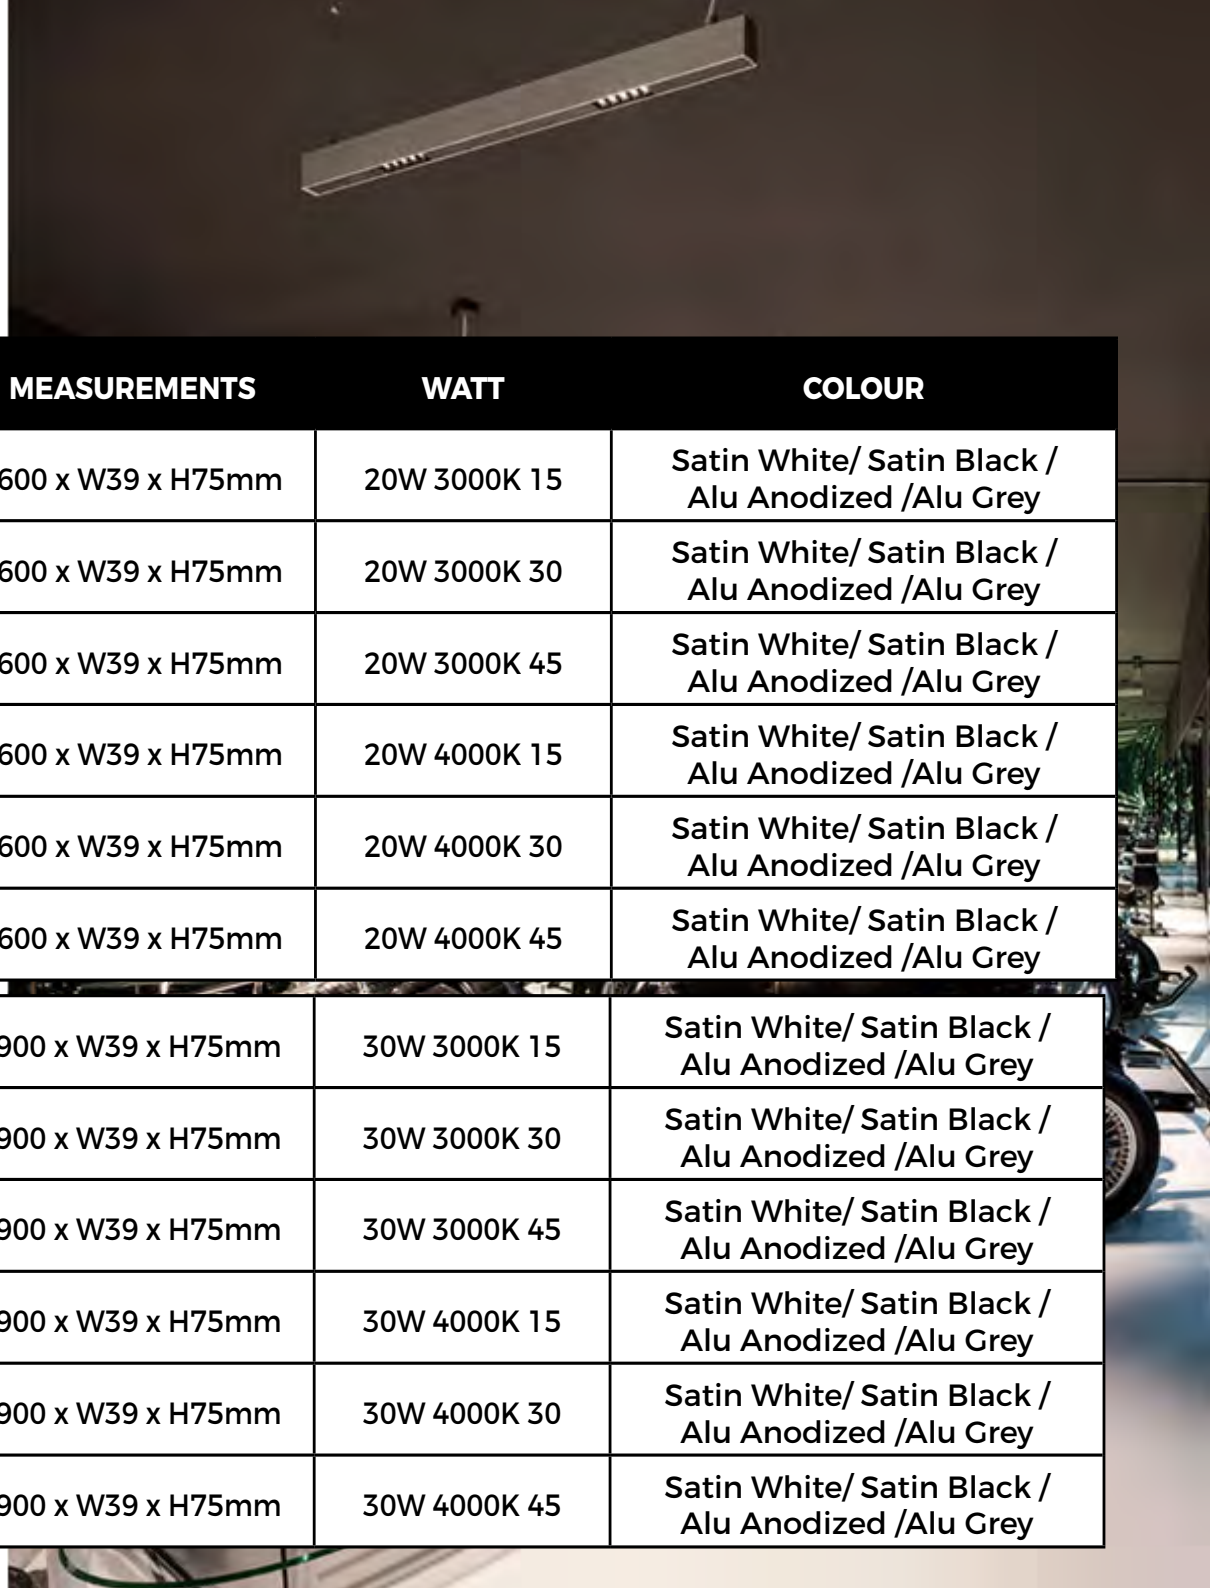

Narrow Flood: 30°

Flood: 45°

ORDER CODE	PRODUCT	MEASUREMENTS	WATT	COLOUR
BM-69101/930151	ANTON SPOT Down Light CP	L600 x W39 x H75mm	20W 3000K 15	Satin White/ Satin Black / Alu Anodized /Alu Grey
BM-69101/930301	ANTON SPOT Down Light CP	L600 x W39 x H75mm	20W 3000K 30	Satin White/ Satin Black / Alu Anodized /Alu Grey
BM-69101/930451	ANTON SPOT Down Light CP	L600 x W39 x H75mm	20W 3000K 45	Satin White/ Satin Black / Alu Anodized /Alu Grey
BM-69101/940151	ANTON SPOT Down Light CP	L600 x W39 x H75mm	20W 4000K 15	Satin White/ Satin Black / Alu Anodized /Alu Grey
BM-69101/940301	ANTON SPOT Down Light CP	L600 x W39 x H75mm	20W 4000K 30	Satin White/ Satin Black / Alu Anodized /Alu Grey
BM-69101/940451	ANTON SPOT Down Light CP	L600 x W39 x H75mm	20W 4000K 45	Satin White/ Satin Black / Alu Anodized /Alu Grey
BM-69102/930151	ANTON SPOT Down Light CP	L900 x W39 x H75mm	30W 3000K 15	Satin White/ Satin Black / Alu Anodized /Alu Grey
BM-69102/930301	ANTON SPOT Down Light CP	L900 x W39 x H75mm	30W 3000K 30	Satin White/ Satin Black / Alu Anodized /Alu Grey
BM-69102/930451	ANTON SPOT Down Light CP	L900 x W39 x H75mm	30W 3000K 45	Satin White/ Satin Black / Alu Anodized /Alu Grey
BM-69102/940151	ANTON SPOT Down Light CP	L900 x W39 x H75mm	30W 4000K 15	Satin White/ Satin Black / Alu Anodized /Alu Grey
BM-69102/940301	ANTON SPOT Down Light CP	L900 x W39 x H75mm	30W 4000K 30	Satin White/ Satin Black / Alu Anodized /Alu Grey
BM-69102/940451	ANTON SPOT Down Light CP	L900 x W39 x H75mm	30W 4000K 45	Satin White/ Satin Black / Alu Anodized /Alu Grey