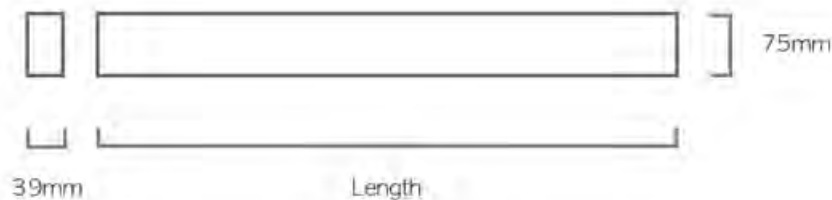

ANTON

ANTI-GLARE

**BLACK
MAPLE**

ANTON RECESS

ORDER CODE	DESCRIPTION	LENGTH	LIGHT MODULE	WATTAGE	COLOUR
BM-69111	Recess	600mm	1	20W	Black
BM-69112	Recess	900mm	2	30W	Black
BM-69113	Recess	1200mm	2	40W	Black
BM-69114	Recess	1500mm	3	50W	Black